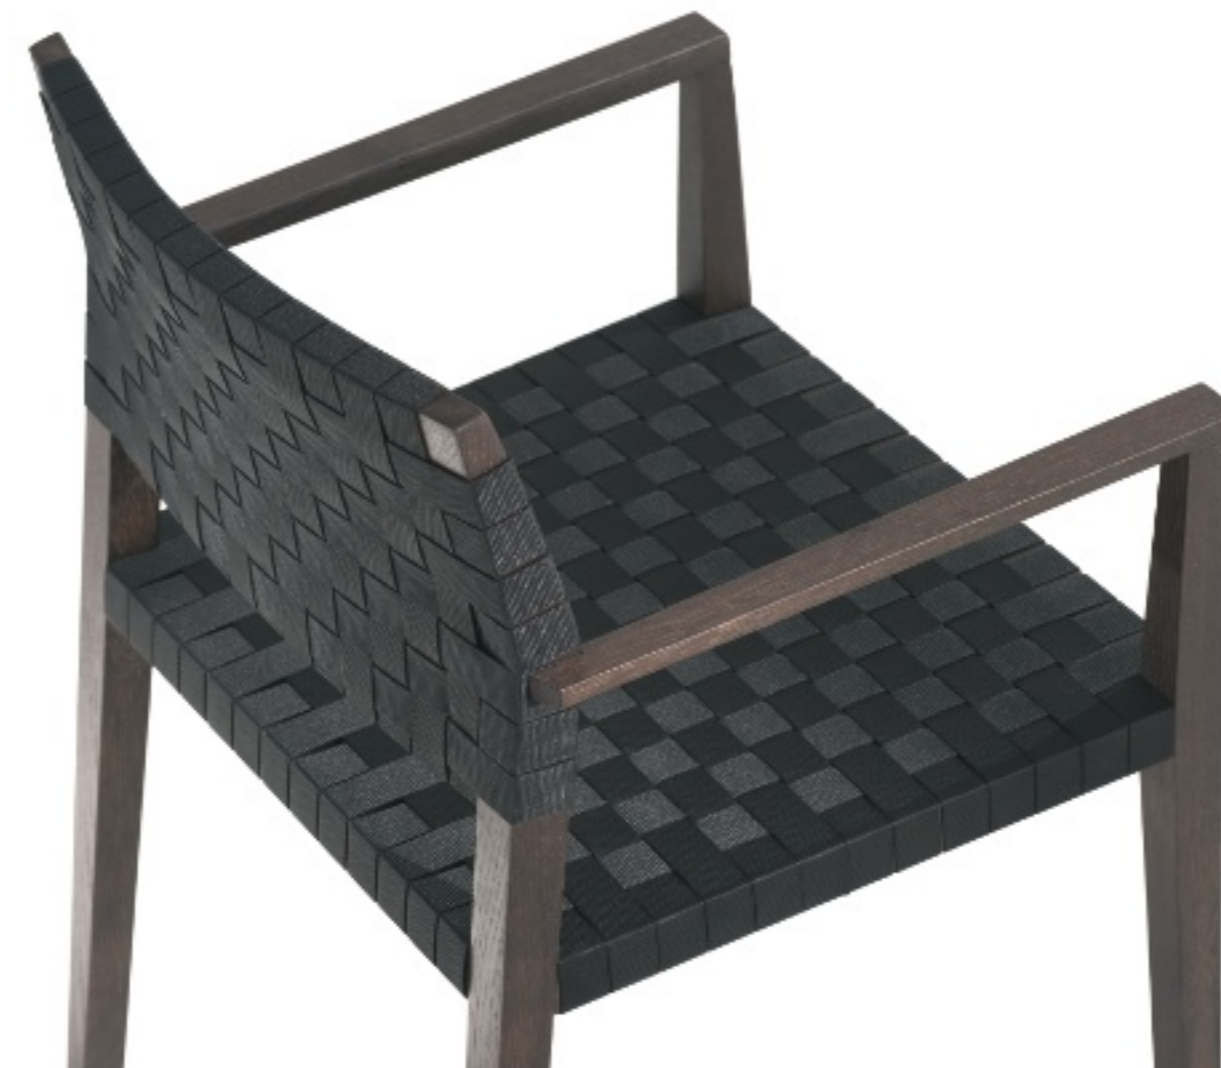

Reminiscent of the American classics, and offering a well-balanced, updated touch, Valeria is a seating collection derived from the redesign of a traditional member of our catalogue using webbing as upholstery.

This model stands out for its use of oak wood, for the exquisite webbing work and its deft combination of tradition and modern styling. Valeria is characterised by its ample proportions, well-conceived ergonomics, the

option for various upholstery versions, and its "plural" approach: chair, nestable chair, armchair and stool attributes that make it ideal for both public and residential spaces requiring a warm, serene furnishing option.

SI 7505

SO 7506

SI 7511

BQ 7514 Woven bands on seat and back  
BQ 7515 Upholstered seat and back with woven band  
BQ 7516 Upholstered seat and back

BQ 7518 Upholstered seat  
BQ 7517 Seat with woven band